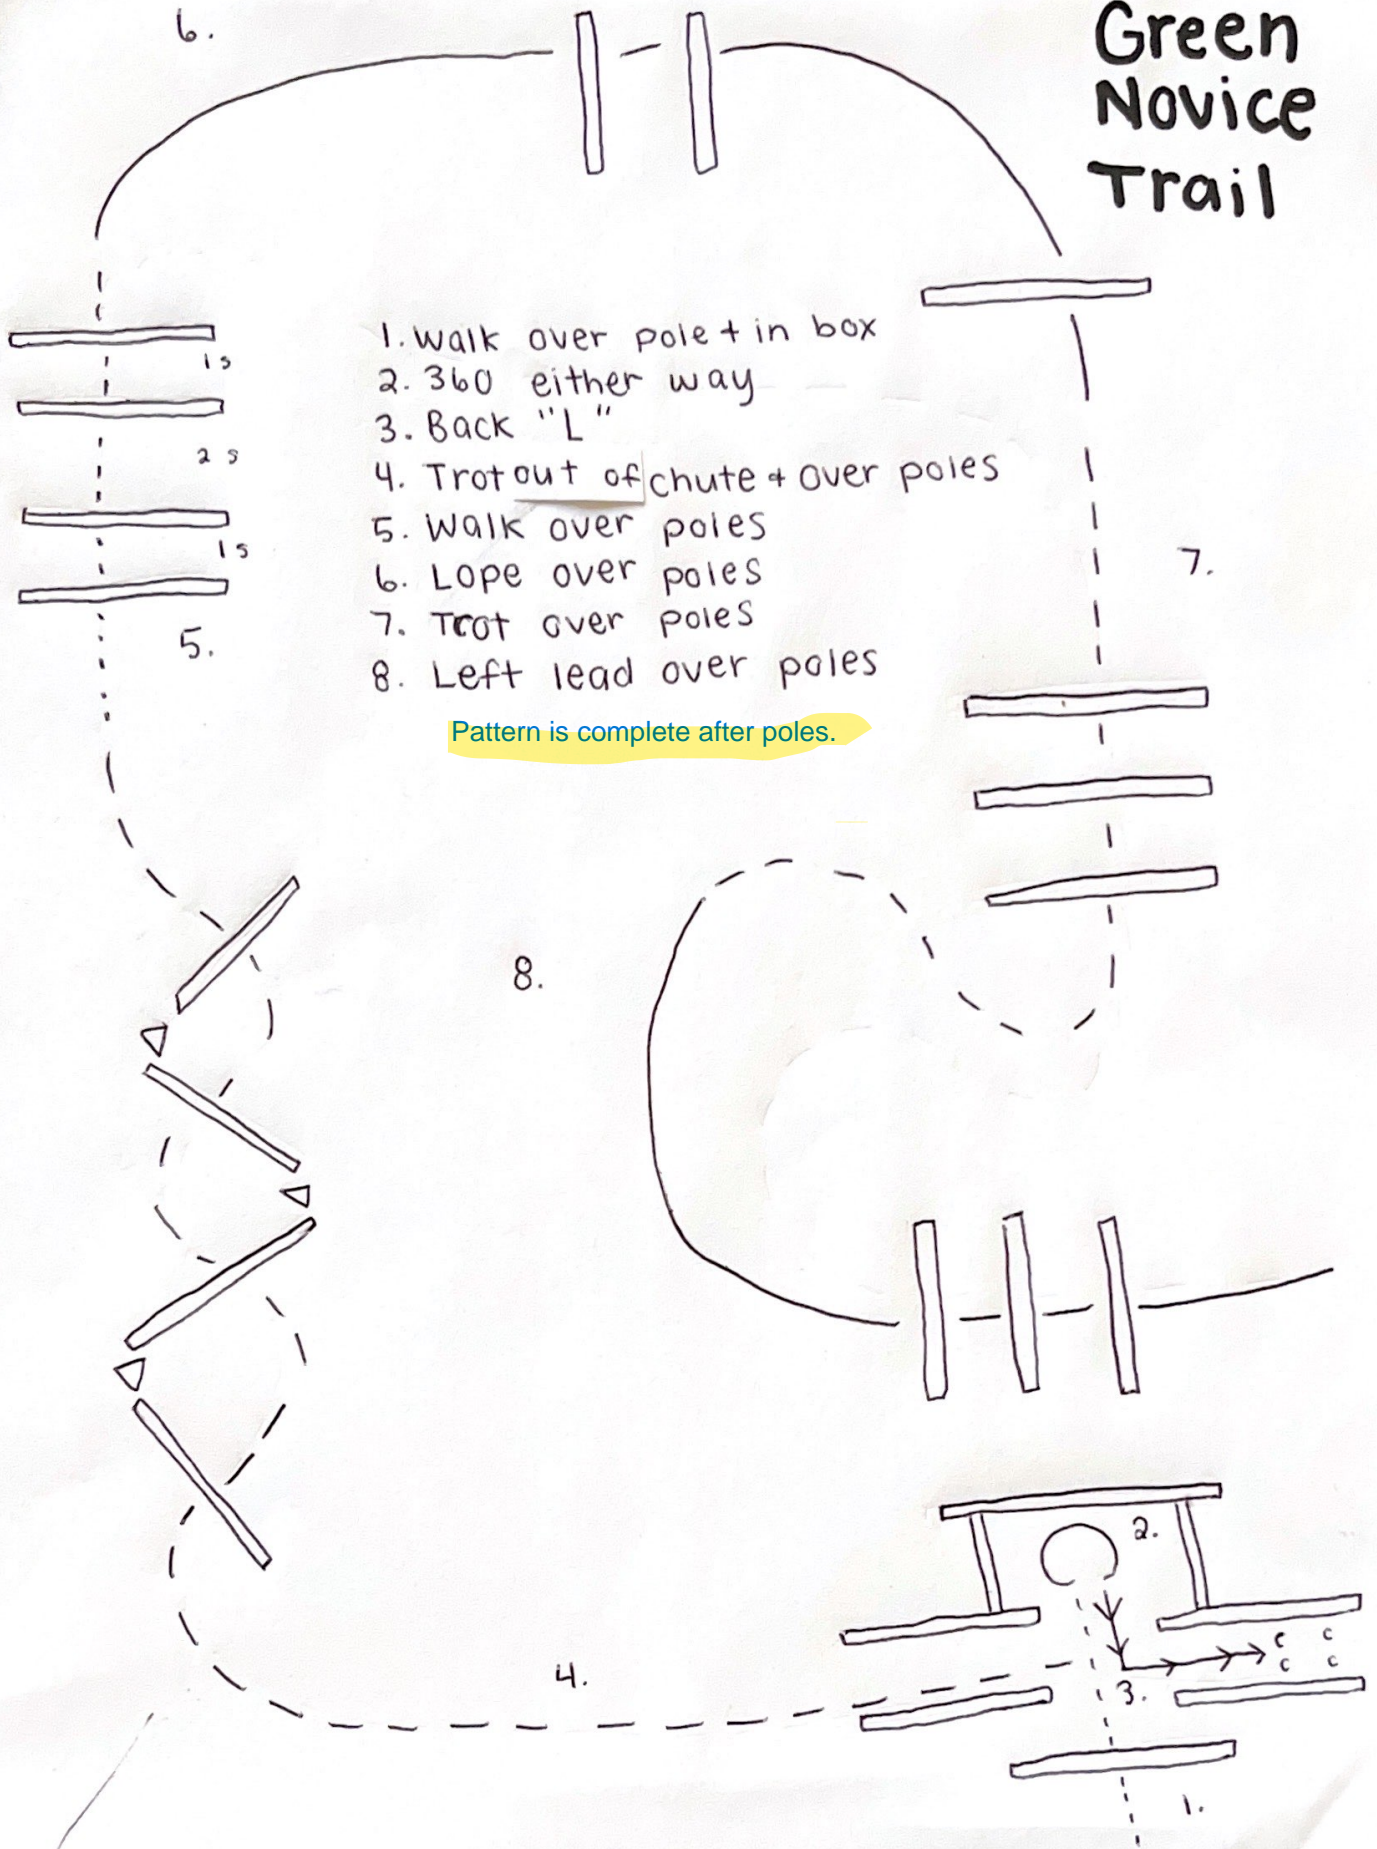

All Breed Green Novice Trail

1. Walk over pole + in box
2. 360 either way
3. Back "L"
4. Trot out of chute + over poles
5. Walk over poles
6. Lope over poles
7. Trot over poles
8. Left lead over poles

Pattern is complete after poles.